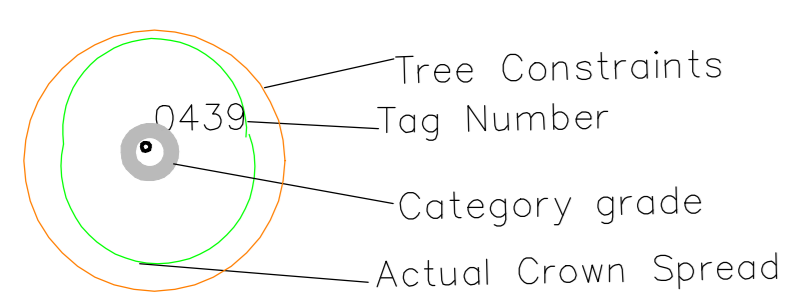

ARBORIST ASSOCIATES LTD.
94 BALLYBAWN COTTAGES, ENNISKERRY, CO. WICKLOW
TEL: 01-2742011 / 087-2629589

TITLE : Tree Constraints Plan

Site : Shanganagh Castle Grounds.

DATE: Dwg No.SGC001 Part A Scale 1:500@ A0